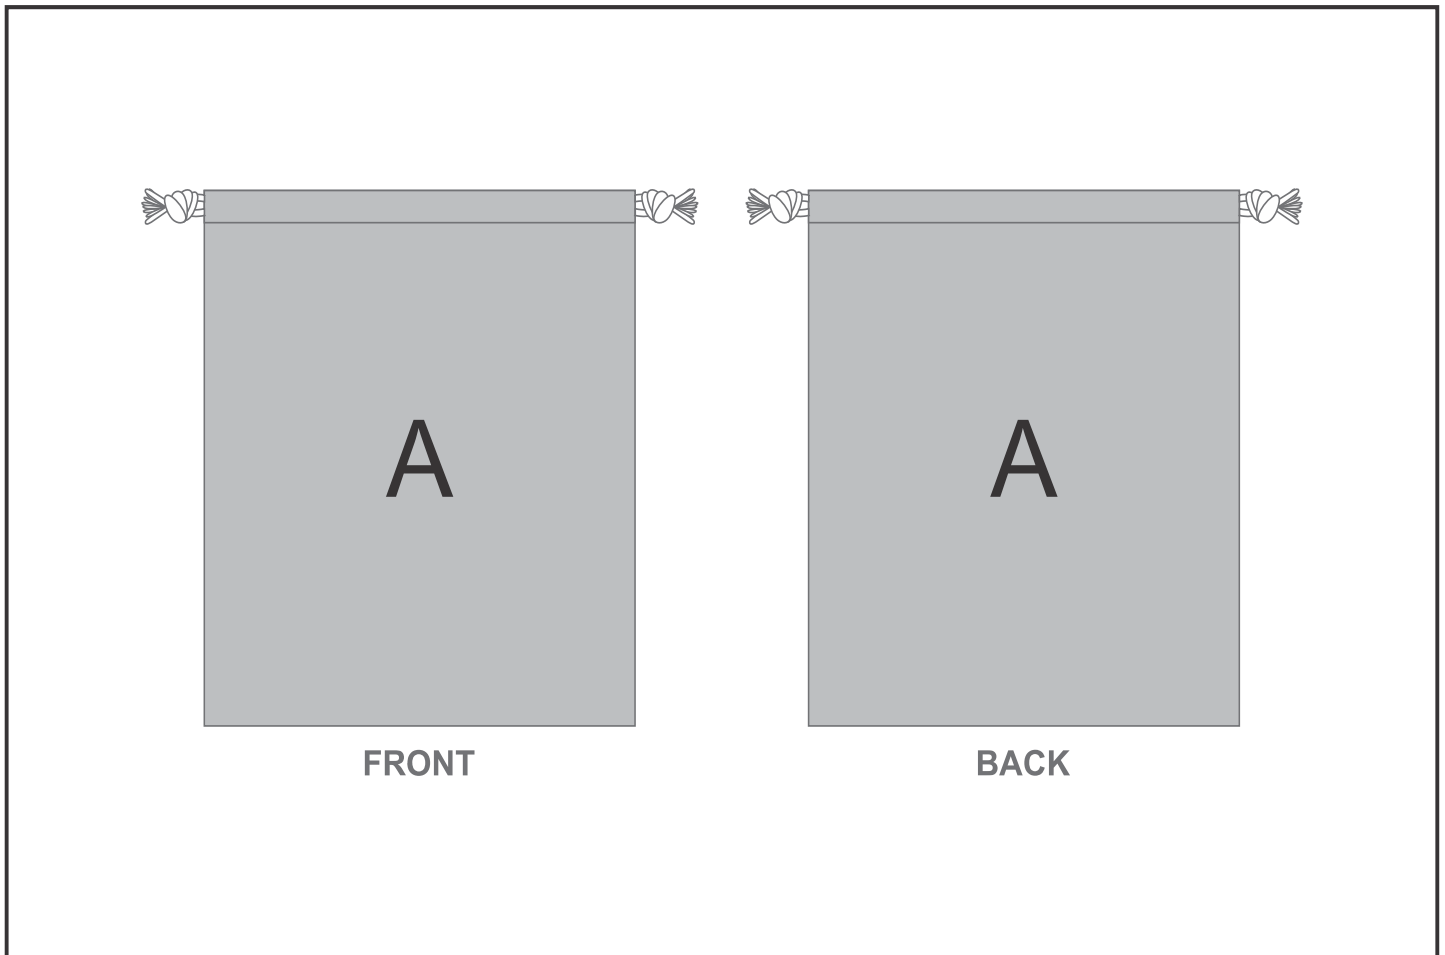

SG-HP-144-G

PPS Hoppla Indian Midi Polyester Drawstring Pouch

Need to know:

- Includes 1-Position Sublimation (setup fees apply)
- Please Note: We cannot guarantee 100% logo Alignment on all Brandable Panels.

Branding Options:

Position	Branding Method (Branding Code)	No. of Colours	Dimension
A	Custom Sublimation A (CPSUB-A)	Full Colour	250mm wide x 555mm high